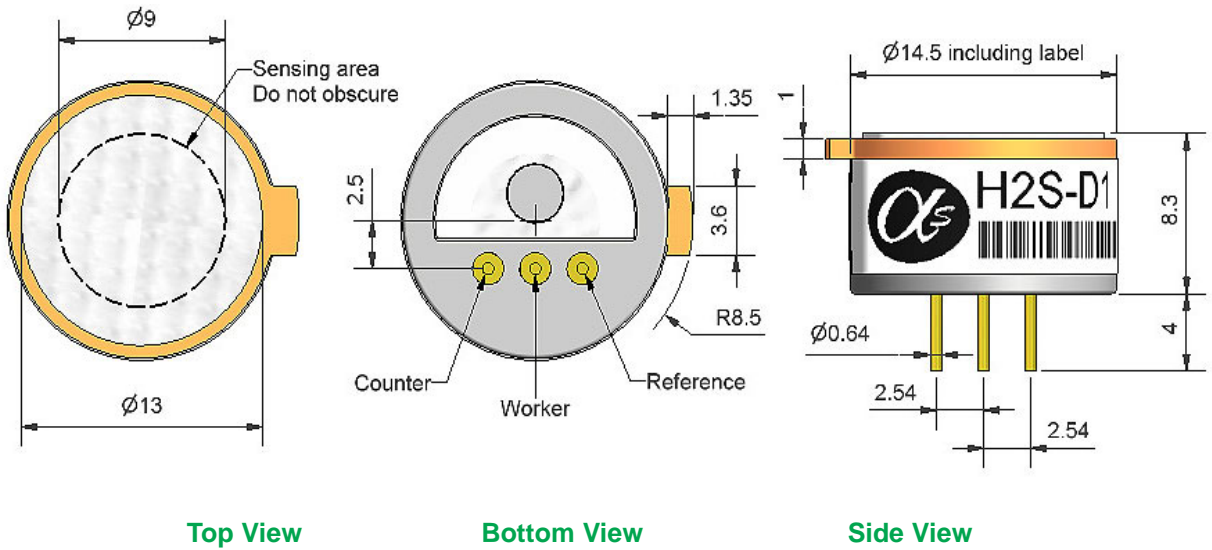

# H2S-D1 Hydrogen Sulfide Sensor Miniature Size

PATENTED and  
PATENT PENDING

Figure 1 H2S-D1 Schematic Diagram

Technical Specification

For full specification, see H2S-D4 Hydrogen Sulfide Sensor

At the end of the product's life, do not dispose of any electronic sensor, component or instrument in the domestic waste, but contact the instrument manufacturer, Alphasense or its distributor for disposal instructions.